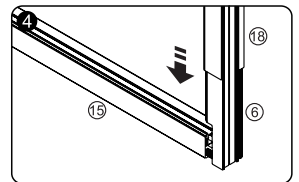

Installation / Montage / Монтаж

Rhin 44S05, Rhin 44S12, Rhin 44S13, Dill 61S05, Dill 61S12, Dill 61S13, Dill 61S31

A 03

A 04