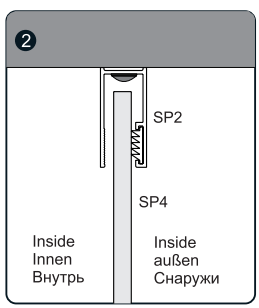

Installation / Montage / Монтаж

Rhin 44S19, Dill 61S19, Rhin 44S07, Rhin 44S22, Rhin 44S10, Rhin 44S15, Rhin 44S16, Dill 61S06, Dill 61S07, Dill 61S10, Dill 61S14, Dill 61S15, Dill 61S16, Dill 61S17, Dill 61S22, Dill 61S25, Dill 61S35, Dill 61S36, Dill 61S37

B 03