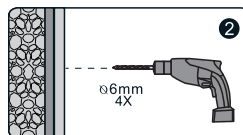

B 01

Size	X
1000	988.5~996.5
1100	1088.5~1096.5
1200	1188.5~1196.5
1400	1388.5~1396.5

Size	Y
800	782.5~794.5
900	882.5~894.5
1000	982.5~994.5

B 02

Installation / Montage / Монтаж

Rhin 44S19, Dill 61S19, Rhin 44S07, Rhin 44S22, Rhin 44S10, Rhin 44S15, Rhin 44S16, Dill 61S06, Dill 61S07, Dill 61S10, Dill 61S14, Dill 61S15, Dill 61S16, Dill 61S17, Dill 61S22, Dill 61S25, Dill 61S35, Dill 61S36, Dill 61S37