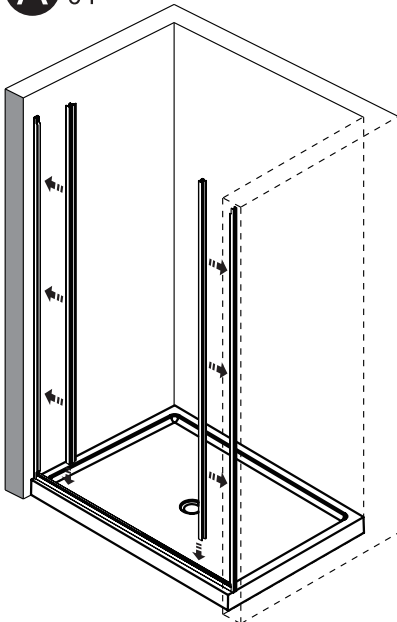

Installation / Montage / Монтаж

Rhin 44S05, Rhin 44S12, Rhin 44S13, Dill 61S05, Dill 61S12, Dill 61S13, Dill 61S31

A 03

A 04