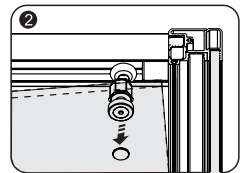

Installation / Montage / Монтаж

Rhin 44S05, Rhin 44S12, Rhin 44S13, Dill 61S05, Dill 61S12, Dill 61S13, Dill 61S31

A 09

A 10